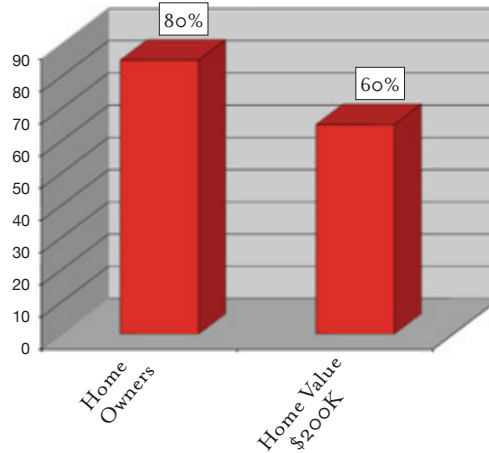

READER DEMOGRAPHICS

READERSHIP QUICK HITS

Audience	2,026,000
Readers per Copy	5.64
Women	55%
Men	45%
Median Age	59

AGE BREAKOUT

HOME OWNERSHIP

Median Household Income \$68,983
15% higher than US median

Median Home Value \$297,060
43% higher than US median

HOUSEHOLD INCOME

Household	
2+ people	85%
Married	64%
Children	24%
Education	
Any college	63%
Graduated college	35%
Employed	55%

1121 MAIN STREET
P.O. BOX 520
DUBLIN, NH
03444-0520

T 800-736-1100

F 603-563-8732