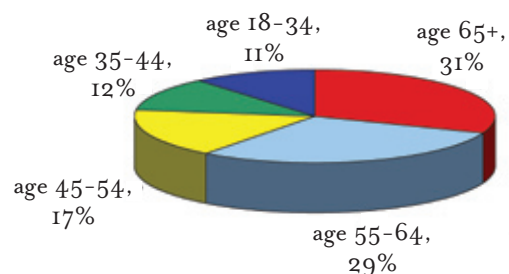

## READER DEMOGRAPHICS

### READERSHIP QUICK HITS

Audience	2,135,000
Readers per Copy	5.87
Women	58%
Men	42%
Average Age	58

### AGE BREAKOUT