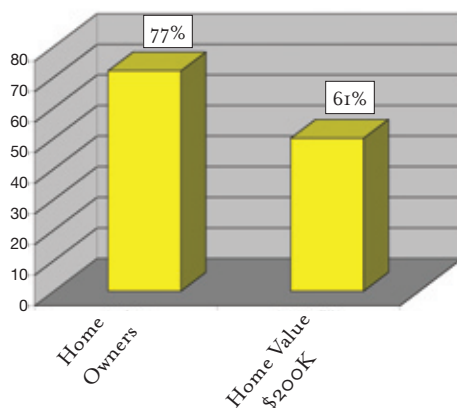

## READER DEMOGRAPHICS

### READERSHIP QUICK HITS

Audience	2,135,000
Readers per Copy	5.87
Women	58%
Men	42%
Average Age	58

### AGE BREAKOUT

### HOME OWNERSHIP

Median Household Income \$67,728  
15% higher than US median

Median Home Value \$291,236  
39% higher than US median