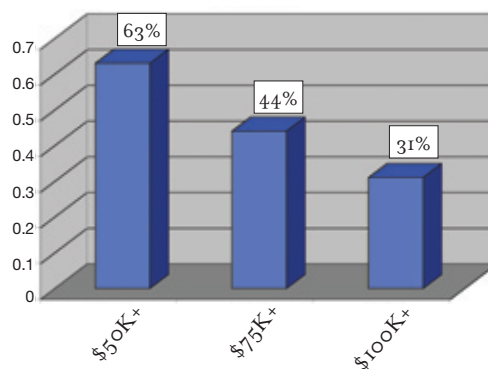

### READERSHIP QUICK HITS

Audience	2,135,000
Readers per Copy	5.87
Women	58%
Men	42%
Average Age	58

### AGE BREAKOUT

### HOME OWNERSHIP

Median Household Income \$67,728  
15% higher than US median

Median Home Value \$291,236  
39% higher than US median

### HOUSEHOLD INCOME

Household	
2+ people	82%
Married	63%
Children	25%
Education	
Any college	61%
Graduated college	36%
Employed	58%

1121 MAIN STREET  
P.O. BOX 520  
DUBLIN, NH  
03444-0520

T 800-736-1100