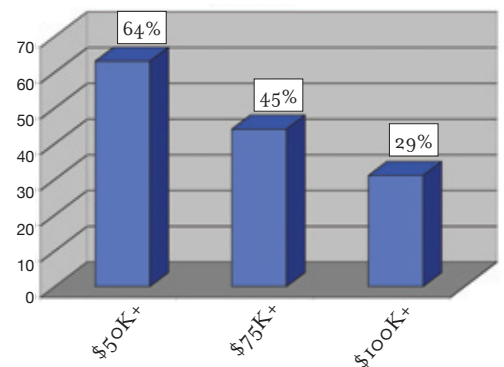

READER DEMOGRAPHICS

READERSHIP QUICK HITS

Audience	2,026,000
Readers per Copy	5.64
Women	55%
Men	45%
Median Age	59

AGE BREAKOUT

HOME OWNERSHIP

Median Household Income \$68,983
15% higher than US median

Median Home Value \$297,060
43% higher than US median

HOUSEHOLD INCOME

Household	
2+ people	85%
Married	64%
Children	24%
Education	
Any college	63%
Graduated college	35%
Employed	55%

1121 MAIN STREET
P.O. BOX 520
DUBLIN, NH
03444-0520

T 800-736-1100

F 603-563-8732