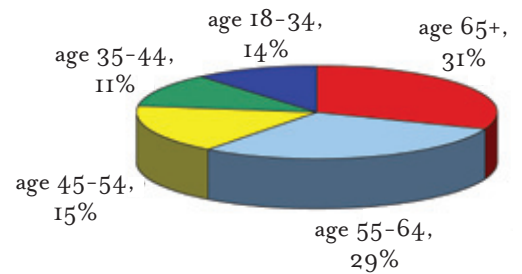

READER DEMOGRAPHICS

READERSHIP QUICK HITS

Audience	2,026,000
Readers per Copy	5.64
Women	55%
Men	45%
Median Age	59

AGE BREAKOUT

HOME OWNERSHIP

Median Household Income \$68,983
15% higher than US median

Median Home Value \$297,060
43% higher than US median

HOUSEHOLD INCOME

Household	
2+ people	85%
Married	64%
Children	24%
Education	
Any college	63%
Graduated college	35%
Employed	55%

1121 MAIN STREET
P.O. BOX 520
DUBLIN, NH
03444-0520

T 800-736-1100

F 603-563-8732